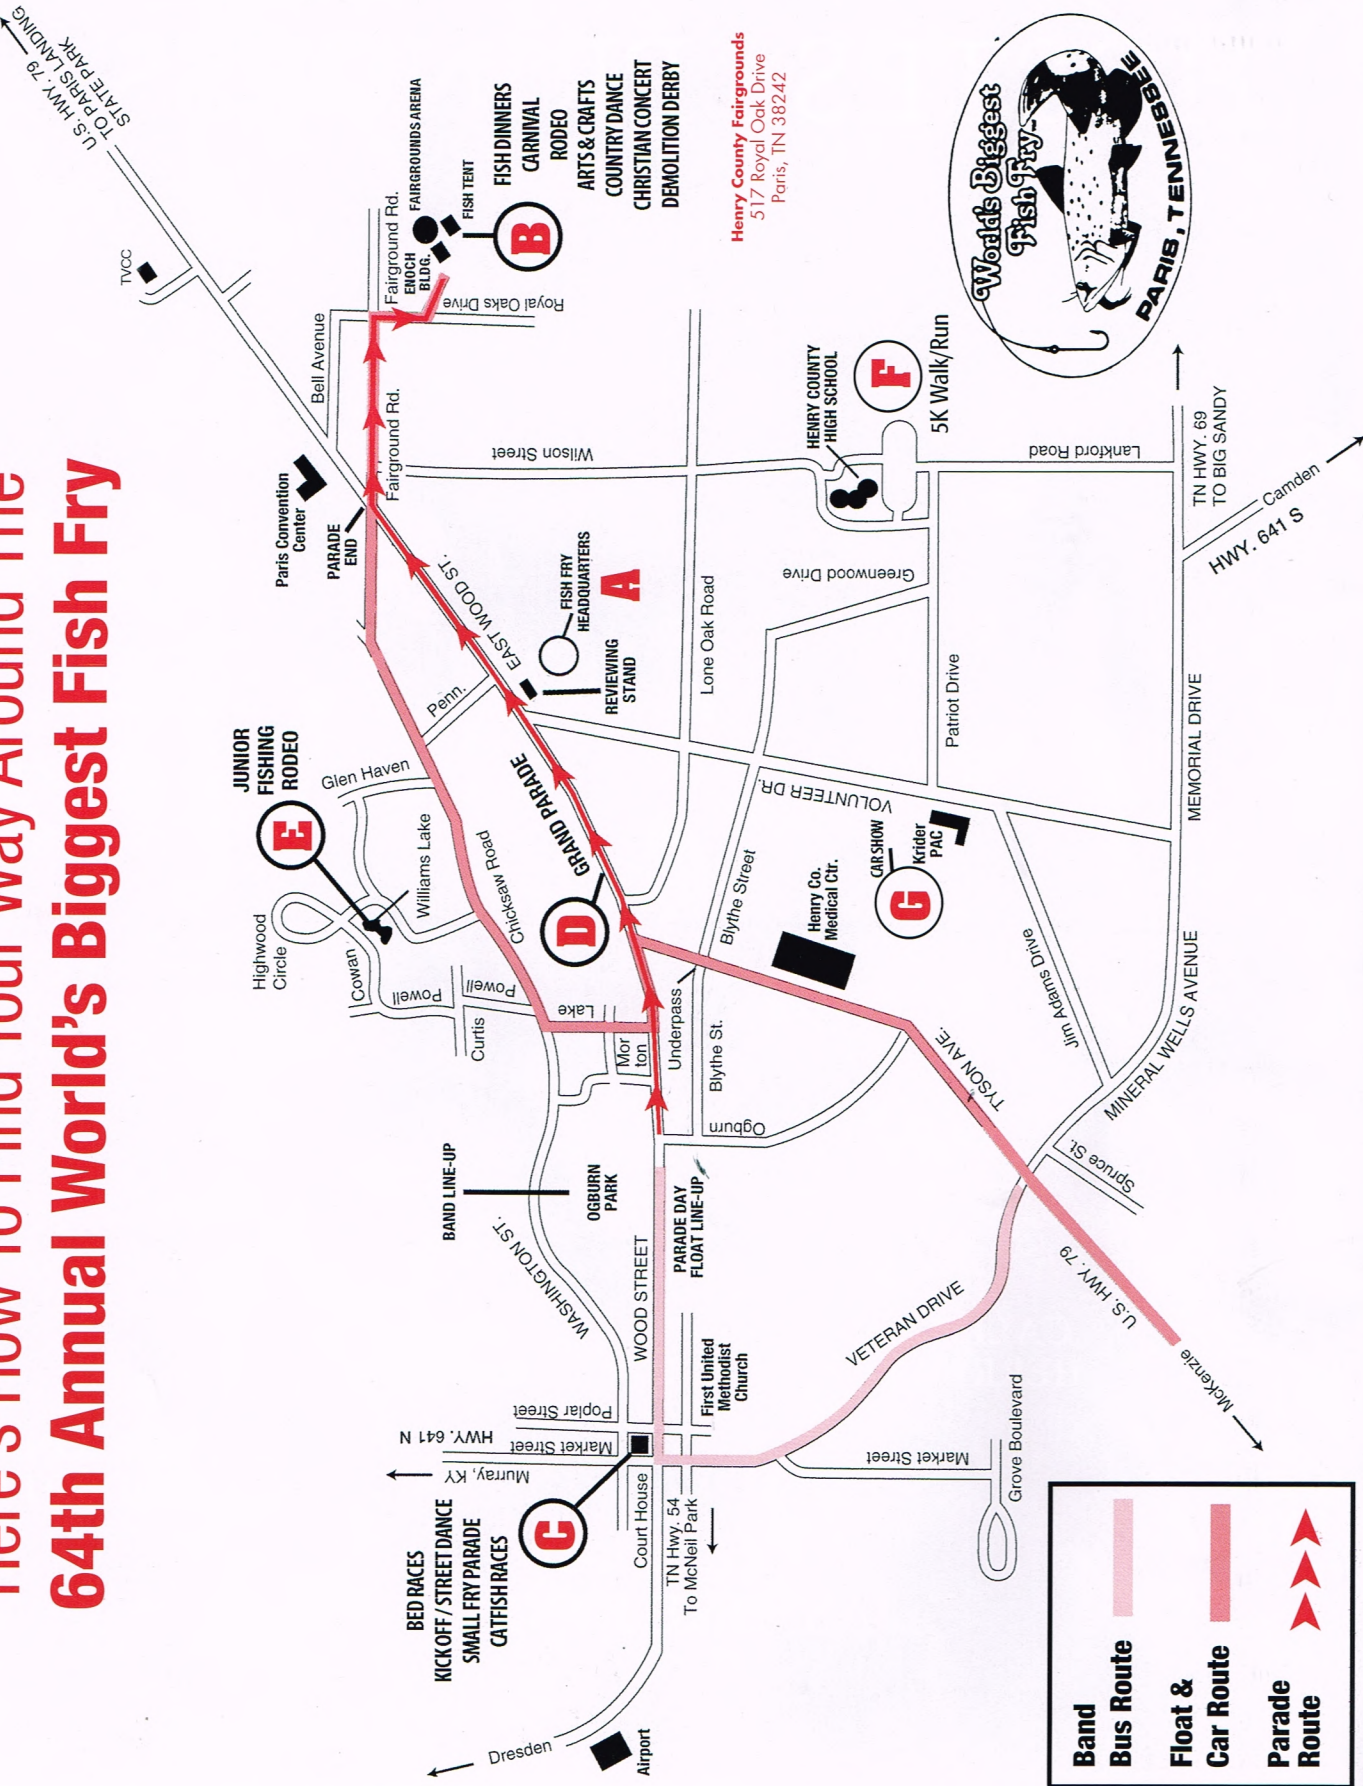

Here's How To Find Your Way Around The 64th Annual World's Biggest Fish Fry

Henry County Fairgrounds
 517 Royal Oak Drive
 Paris, TN 38242